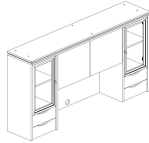

Width Depth Height
48" 21" 29"

Rudnick Code
Cherry: 1311251320
Mahogany: 1311151320

DREDENZA
Model:Tech 10

Width Depth Height
72" 18" 29"

Rudnick Code
Cherry: 1311251340
Mahogany: 1311151340

HUTCH
Model:Tech 44 *KD

Width Depth Height
70" 14" 39"

Rudnick Code
Cherry: 1311251440
Mahogany: 1311151440

CONFERENCE TABLE 96
Model:Tech 96

Width Depth Height
96" 42" 29"

Rudnick Code
Cherry: 1311251360
Mahogany: 1311151360

CONFERENCE TABLE 120
Model:Tech 120