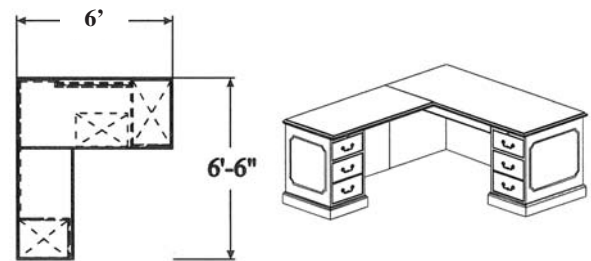

OXFORD COMBINATION #3

TR-72 SR	Right Pedestal Desk 72"	$ 1,620
TR-44 SL	Left Return	$ 1,072
		$ 2,692