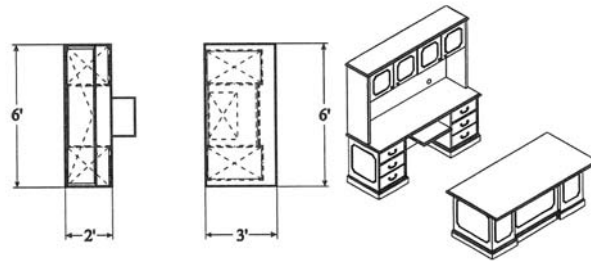

OXFORD COMBINATION #2

TR-72 DP	Double Pedestal 72"	$ 1,910
TR-724	Kneespace Credenza 72"	$ 1,578
TR-15 D	Overhead Hutch 72"	$ 1,148
M-KB	Keyboard Tray	$ 166
		$ 4,802