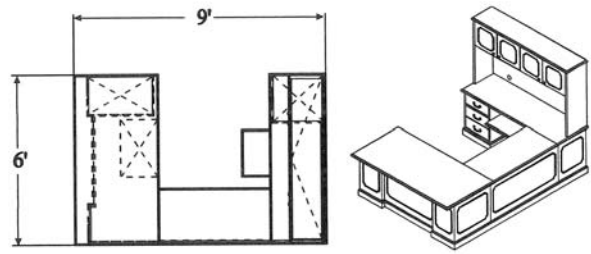

OXFORD COMBINATION #1

TR-72 SR	Right Pedestal Desk 72"	$ 1,620
TR-724 L	Left Pedestal Credenza 72"	$ 1,516
TR-48	Bridge Return 48"	$ 686
TR-15 D	Overhead Hutch 72"	$ 1,148
TR-KB	Keyboard Tray	$ 166
		$ 5,136