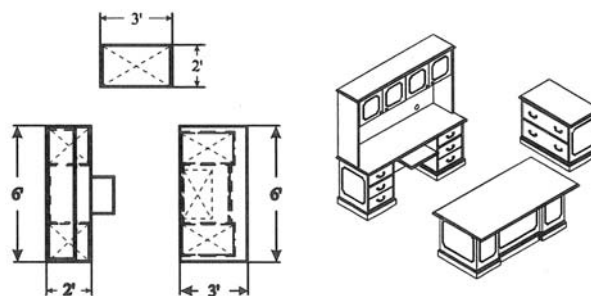

OXFORD COMBINATION #5

TR-72 DP	Double Pedestal 72"	$ 1,910
TR-724	Kneespace Credenza 72"	$ 1,578
TR-15 D	Overhead Hutch 72"	$ 1,148
TR-36	2 Drawer Lateral File	$ 1,280
TR-KB	Keyboard Tray	$ 166
		$ 6,082

OXFORD COLLECTION BY ADVANCED OFFICE FURNITURE

ITEM	MODEL	DESCRIPTION	FRT CLASS	SHIP WT	WxDxH	LIST PRICE
TR-WARD-2D	2 Door Wardrobe 72"	*Storage Compartment *Coat Rod Mounted Side to Side *4 Adjustable Shelves	125	280	36x24x72	$1,620
TR-WARD-2F	2 File Wardrobe 72"	*Storage Compartment *One Adjustable Shelf *Two File Drawers *Front Locking File	125	305	36x24x72	2,550
TR-BCD	2 Door Bookcase 66"	*One Fixed Shelf *Three Adjustable Shelves *One Set Of Doors	100	180	36x12x66	$1,224
TR-BC	Open Bookcase	*One Fixed Shelf *Three Adjustable Shelves	100	150	36x12x66	$1,052